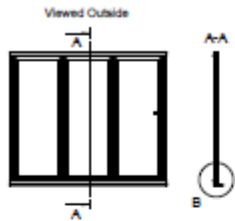

Weathered AF72 CILL DETAIL

B - Rebated Threshold Detail with concealed drainage